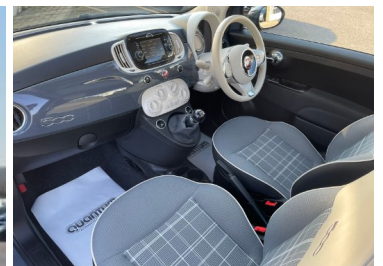

2019(19) Fiat 500 1.2 Lounge 3dr

£9,980

Engine: Petrol
Body: Hatchback
Gearbox: Manual
Capacity: 1242cc
Colour: Grey
Mileage: 16,532
CO²: 114g/km
MPG: 55.4mpg
Top Speed: 101mph
BHP: 68bhp
Insurance Grp: 8D

Wolfe Westerham Garage
 London Road
 Westerham
 Kent, TN16 2DJ

15" ALLOYS	CRUISE CONTROL + SPEED LIMITER
DUALDRIVE PAS	EXTERNAL TEMPERATURE GAUGE
REAR PARKING SENSOR	STOP/START SYSTEM
TRIP COMPUTER	BODY COLOUR BUMPERS
CHROME DOOR HANDLES	ELECTRIC FRONT WINDOWS
FRONT FOG LAMPS	HEAT INSULATED GLASS
HEATED REAR WINDOWS WITH WASH WIPE	LED DAYTIME RUNNING LIGHTS
AUXILLIARY 12V POWER SOCKET	1 PASSENGER GRAB HANDLE
FRONT PASSENGER SEAT MEMORY	DRIVER'S SEAT MEMORY
ISOFIX CHILD SEAT PREPARATION	FRONT HEADRESTS
CHROME PACK - 500	HEIGHT ADJUSTABLE SEAT
CURTAIN AIRBAGS	HEIGHT ADJUSTABLE STEERING WHEEL
DRIVERS KNEE AIRBAG	LEATHER STEERING WHEEL WITH AUDIO CONTROLS
SIDE AIRBAGS	ABS/EBD
WINDOW AIRBAGS	DRIVER AND PASSENGER AIRBAGS
	ESP + ASR/MSR + HBA + HILL HOLDER
	TYRE PRESSURE MONITORING SYSTEM
	AUTOMATIC DOOR LOCKING